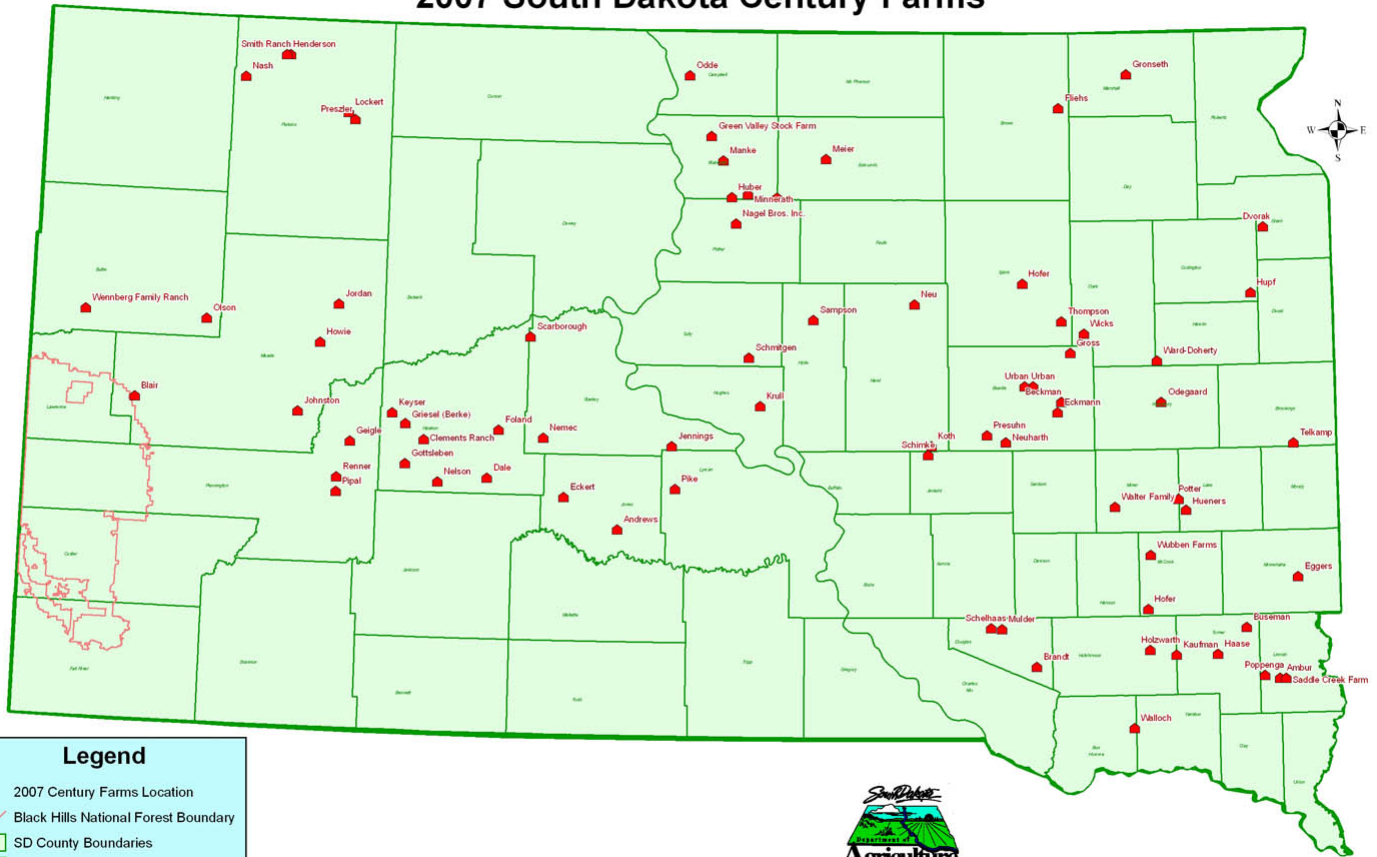

2007 South Dakota Century Farms

Legend

- 2007 Century Farms Location
- Black Hills National Forest Boundary
- SD County Boundaries
- State Boundary