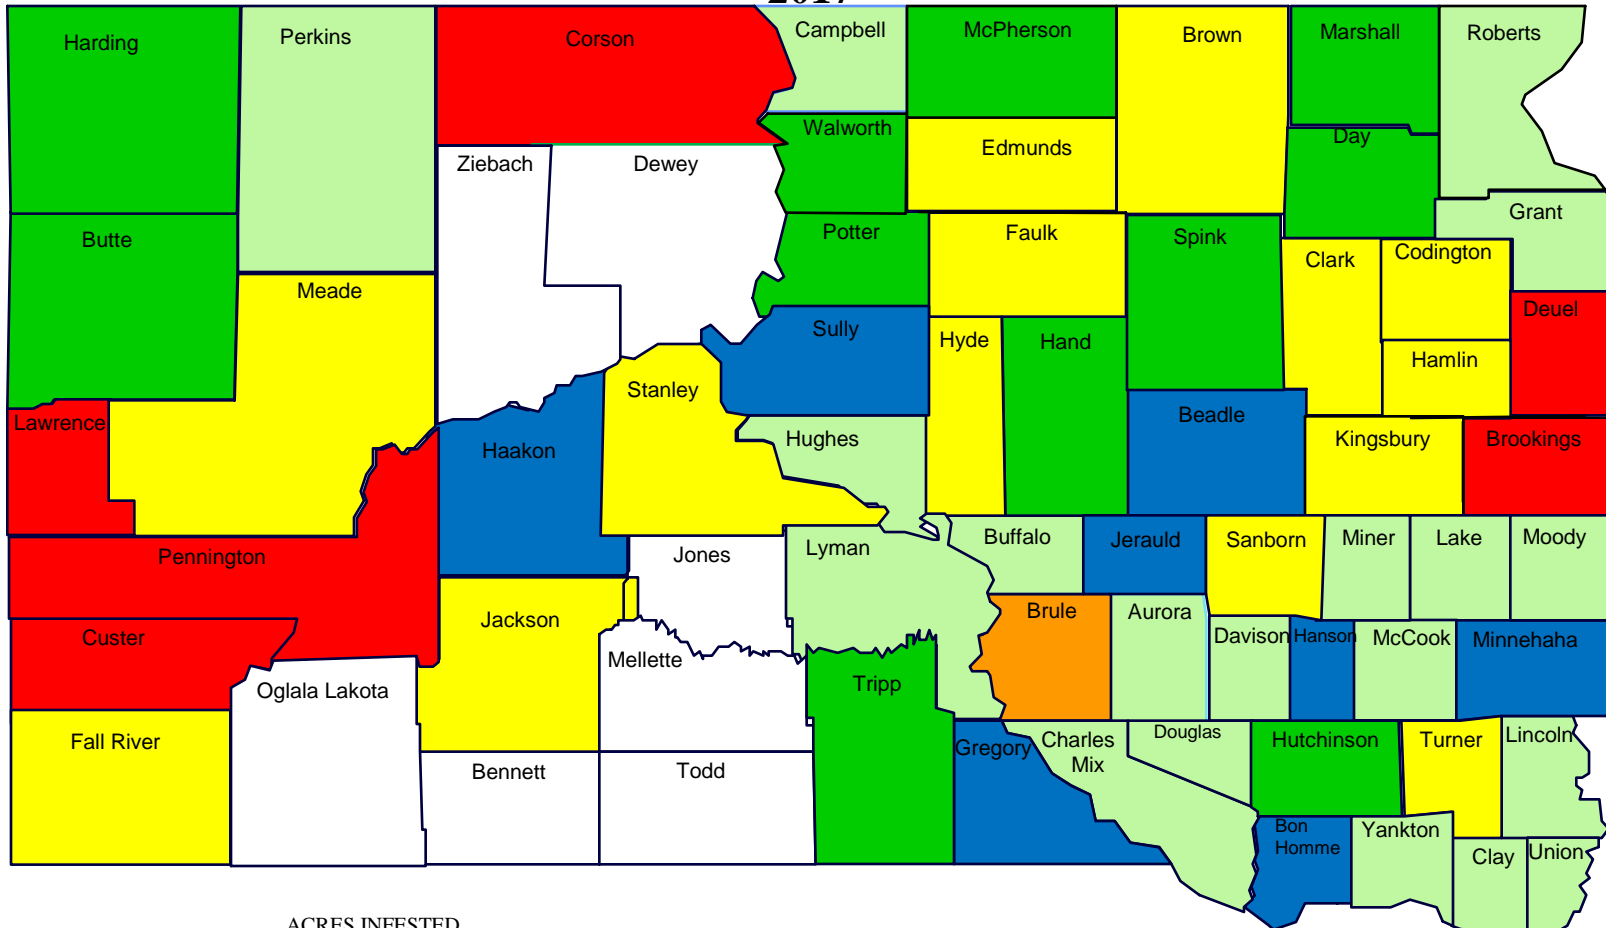

SOUTH DAKOTA

CANADA THISTLE DISTRIBUTION

2017

FIGURES COMPILED BY SOUTH DAKOTA DEPARTMENT OF AGRICULTURE AS FURNISHED BY COUNTY WEED BOARDS