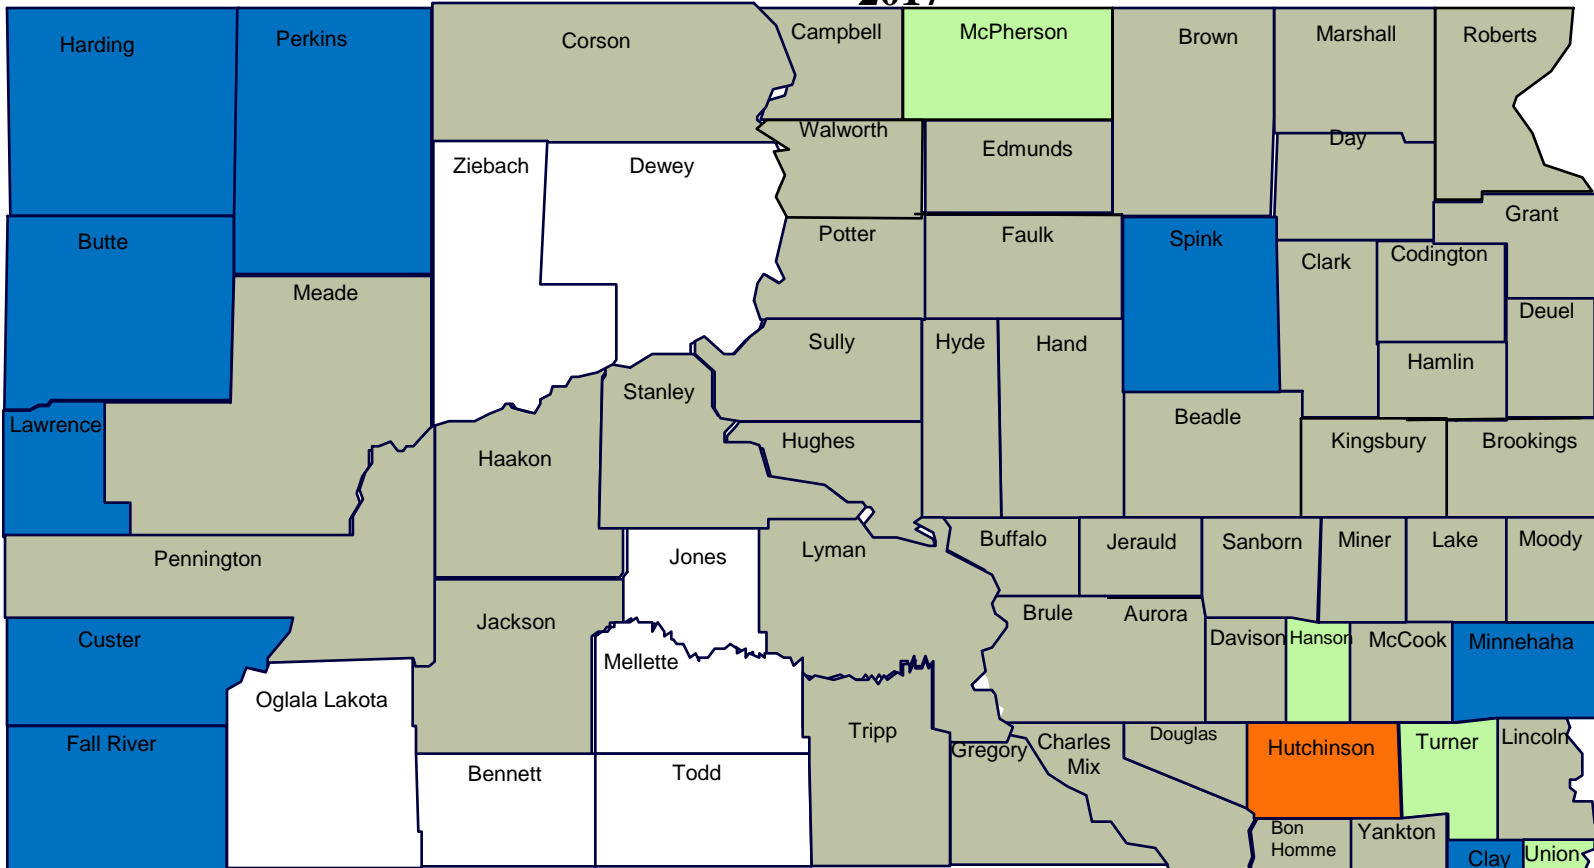

# SOUTH DAKOTA

## RUSSIAN KNAPWEED DISTRIBUTION

2017

FIGURES COMPILED BY SOUTH DAKOTA DEPARTMENT OF AGRICULTURE AS FURNISHED BY COUNTY WEED BOARDS