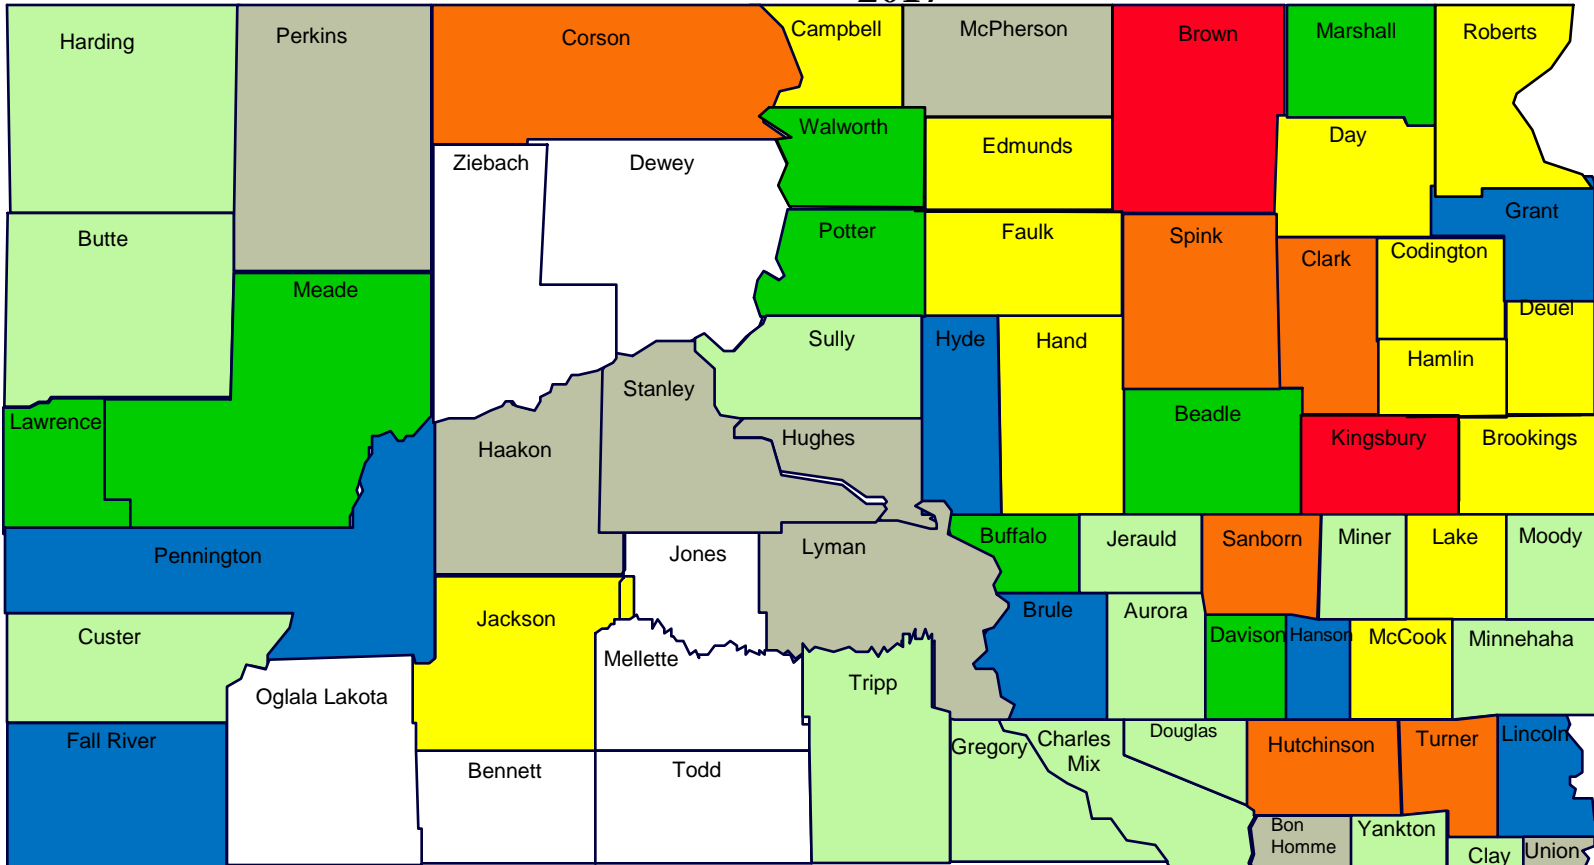

# SOUTH DAKOTA

## PERENNIAL SOWTHISTLE DISTRIBUTION

2017

FIGURES COMPILED BY SOUTH DAKOTA DEPARTMENT OF AGRICULTURE AS FURNISHED BY COUNTY WEED BOARDS