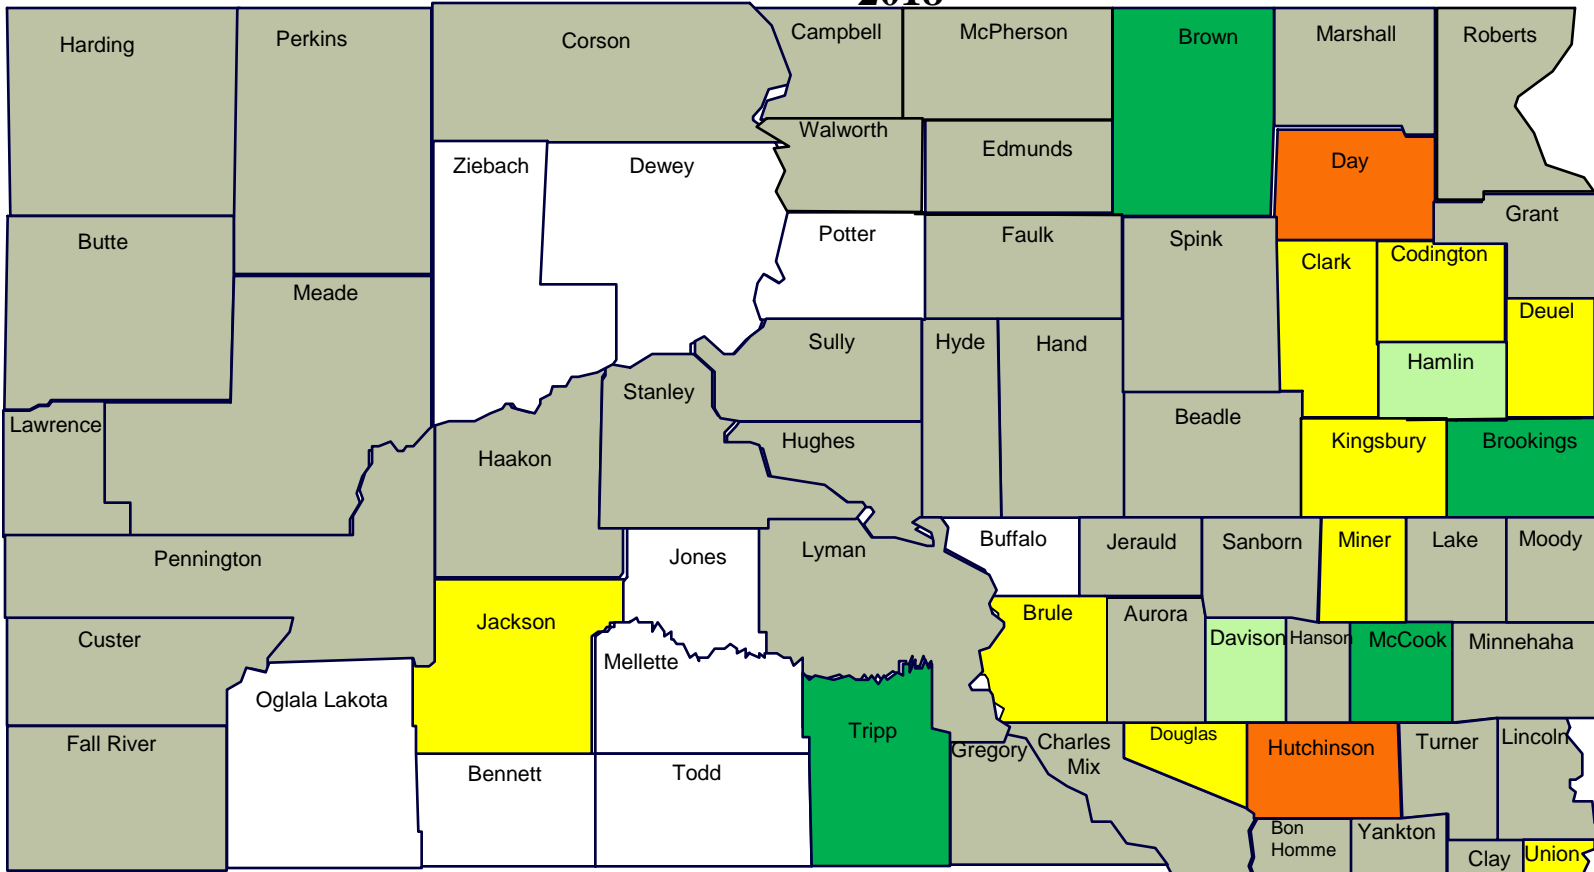

SOUTH DAKOTA

BULL THISTLE DISTRIBUTION

2018

FIGURES COMPILED BY SOUTH DAKOTA DEPARTMENT OF AGRICULTURE AS FURNISHED BY COUNTY WEED BOARDS