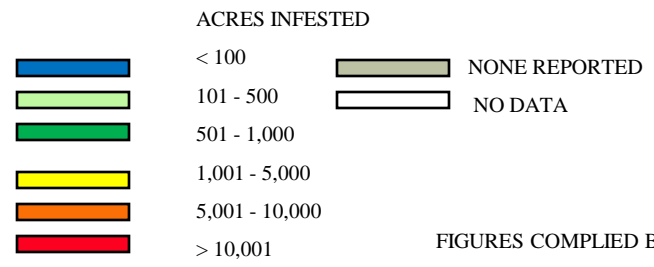

SOUTH DAKOTA

BULL THISTLE DISTRIBUTION

2018

FIGURES COMPILED BY SOUTH DAKOTA DEPARTMENT OF AGRICULTURE AS FURNISHED BY COUNTY WEED BOARDS