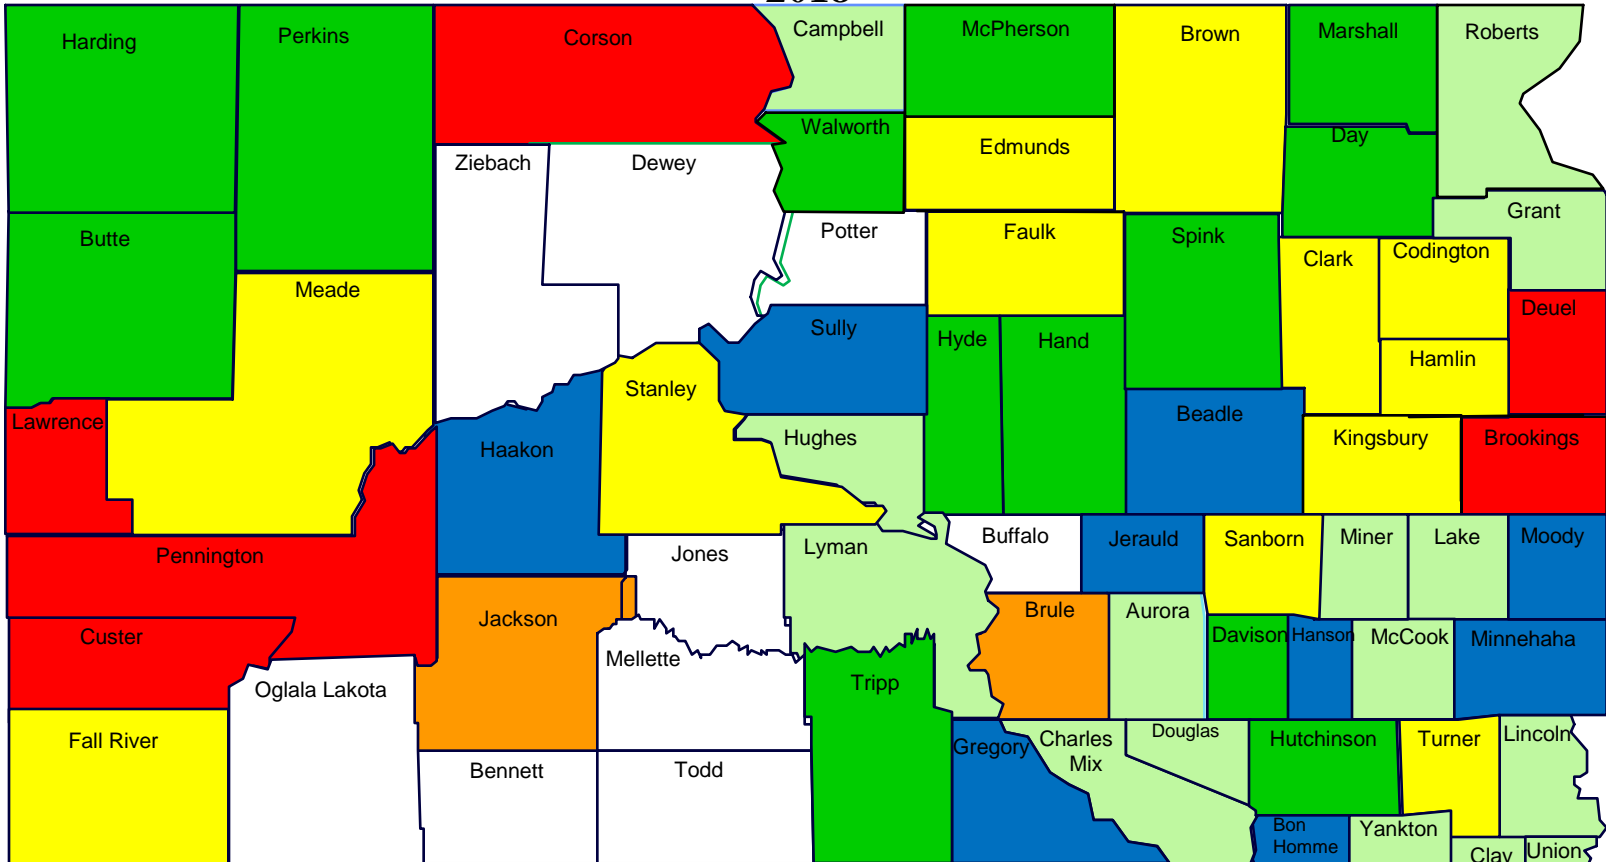

SOUTH DAKOTA

CANADA THISTLE DISTRIBUTION

2018

FIGURES COMPILED BY SOUTH DAKOTA DEPARTMENT OF AGRICULTURE AS FURNISHED BY COUNTY WEED BOARDS