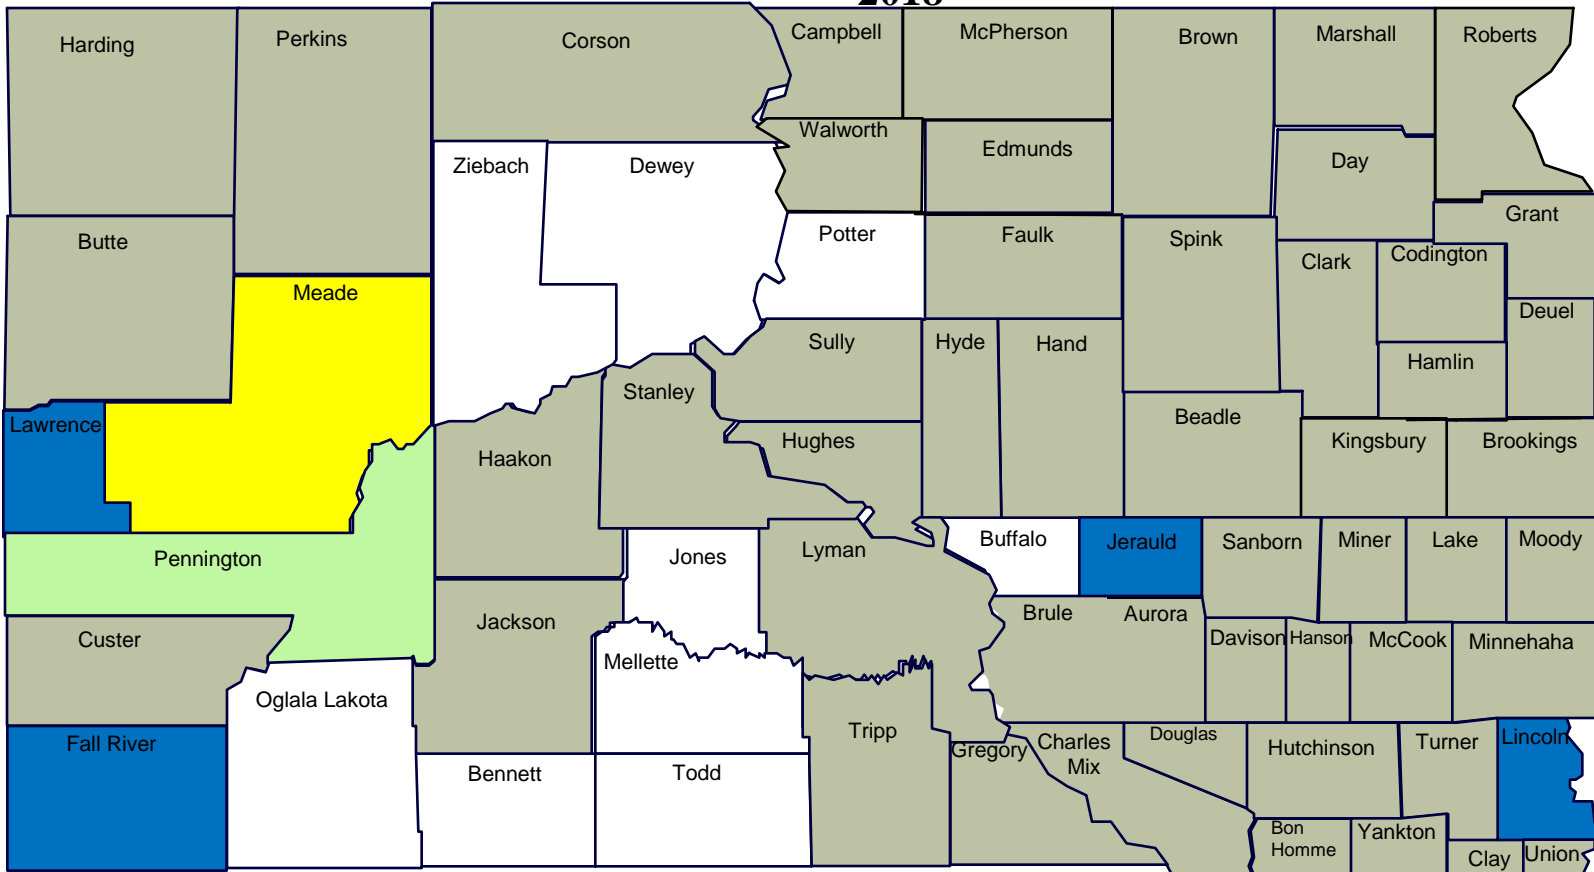

SOUTH DAKOTA

DALMATIAN TOADFLAX DISTRIBUTION

2018

FIGURES COMPILED BY SOUTH DAKOTA DEPARTMENT OF AGRICULTURE AS FURNISHED BY COUNTY WEED BOARDS