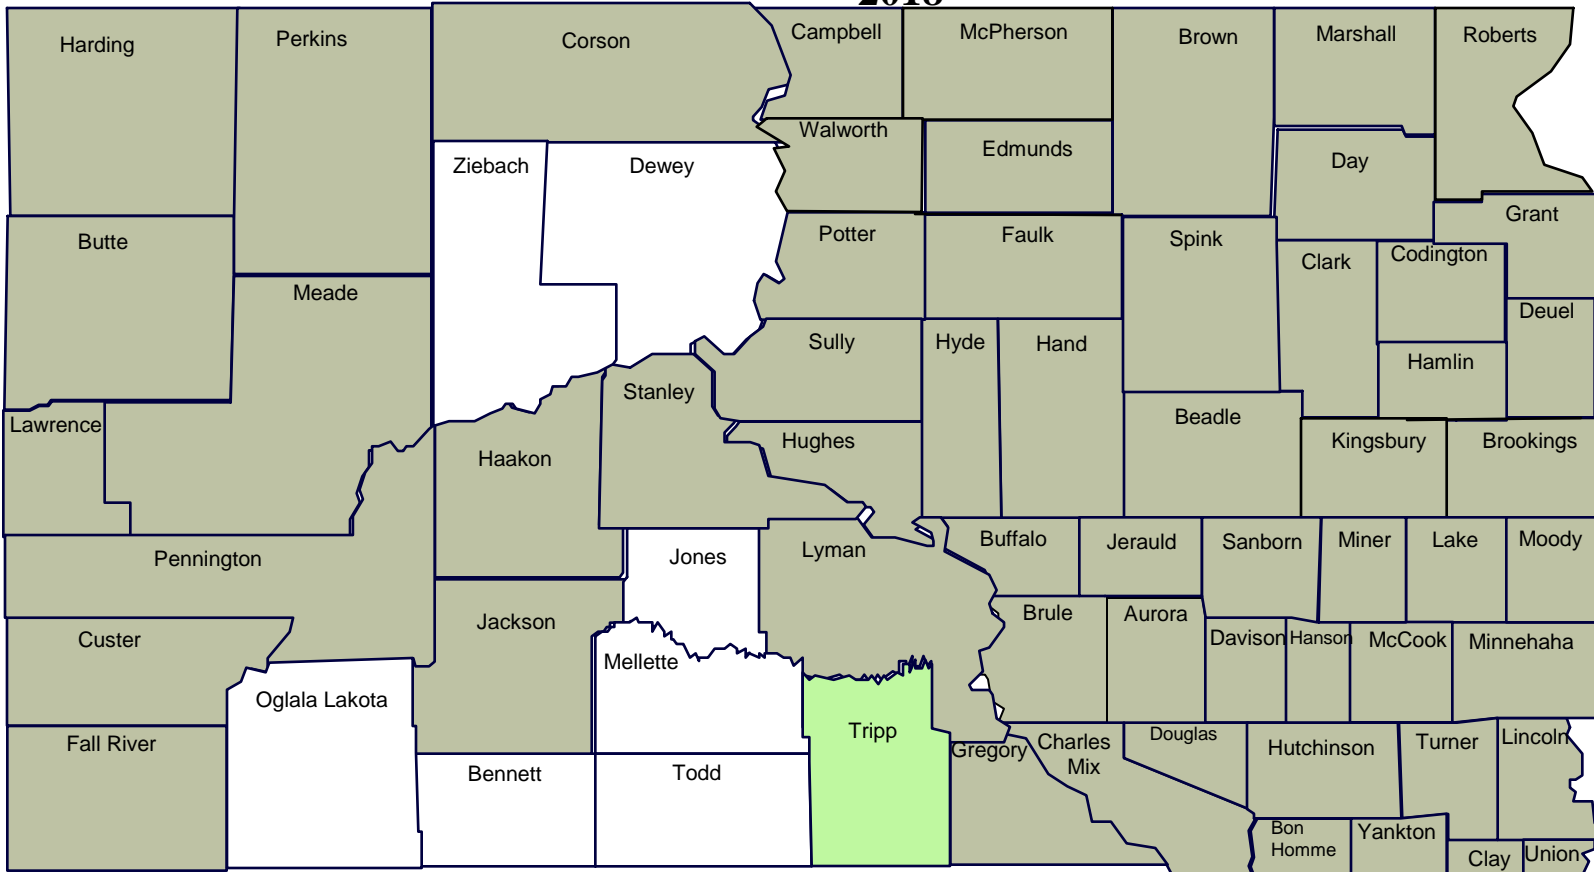

SOUTH DAKOTA

DIFFUSE KNAPWED DISTRIBUTION

2018

FIGURES COMPILED BY SOUTH DAKOTA DEPARTMENT OF AGRICULTURE AS FURNISHED BY COUNTY WEED BOARDS