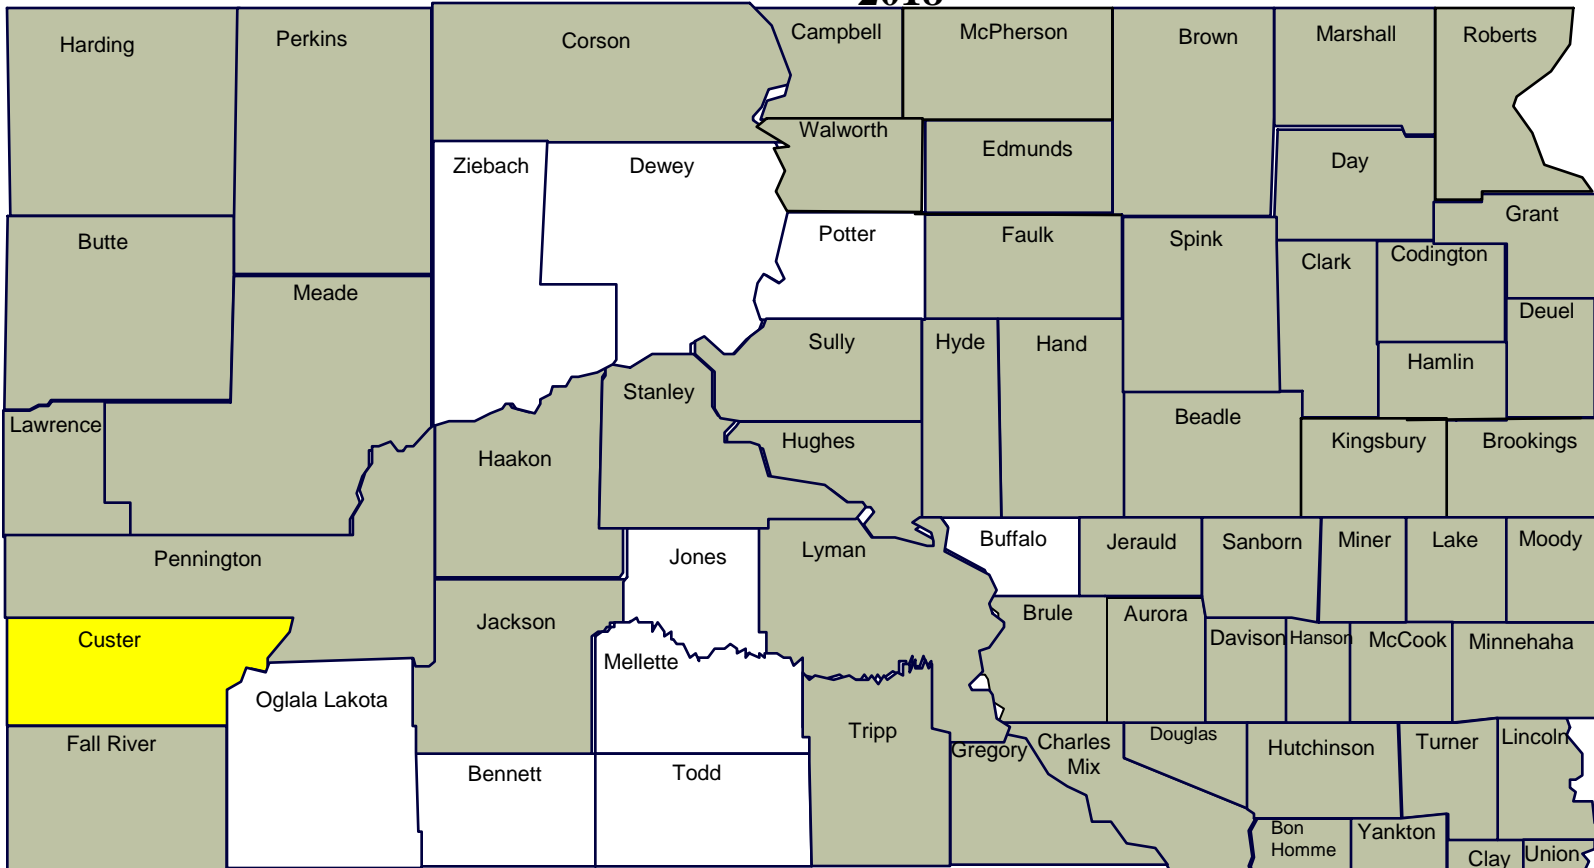

SOUTH DAKOTA

WHITE HOREHOUND DISTRIBUTION

2018

FIGURES COMPILED BY SOUTH DAKOTA DEPARTMENT OF AGRICULTURE AS FURNISHED BY COUNTY WEED BOARDS