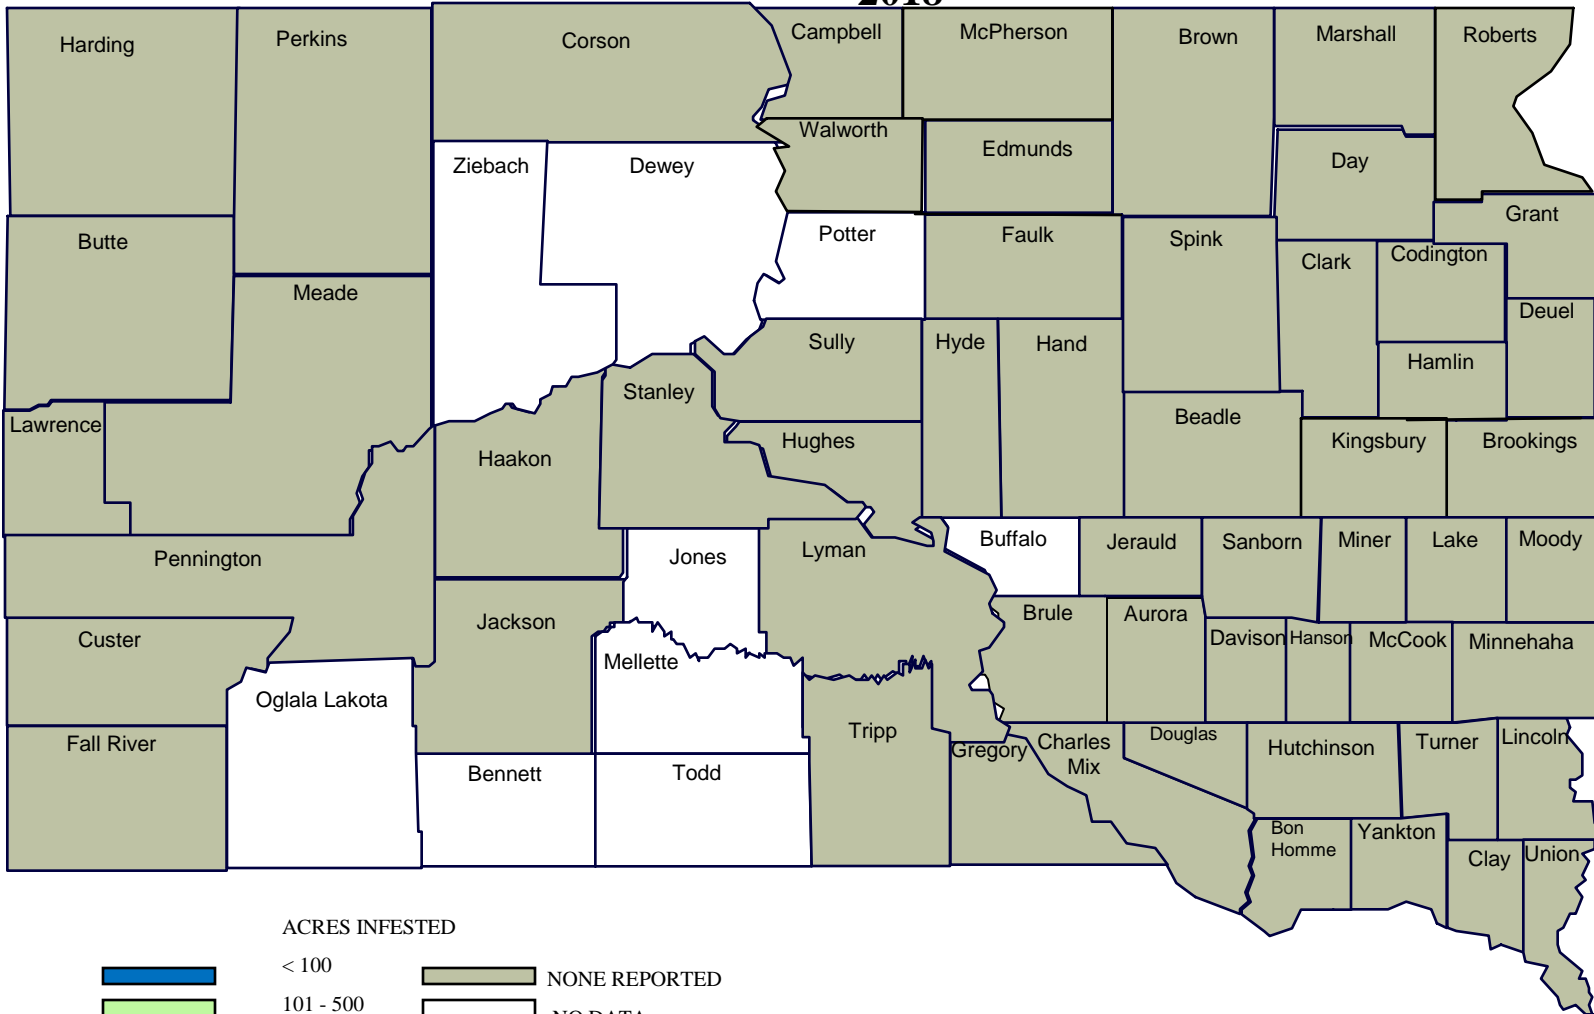

SOUTH DAKOTA

GIANT KNOTWEED DISTRIBUTION

2018

ACRES INFESTED

FIGURES COMPILED BY SOUTH DAKOTA DEPARTMENT OF AGRICULTURE AS FURNISHED BY COUNTY WEED BOARDS