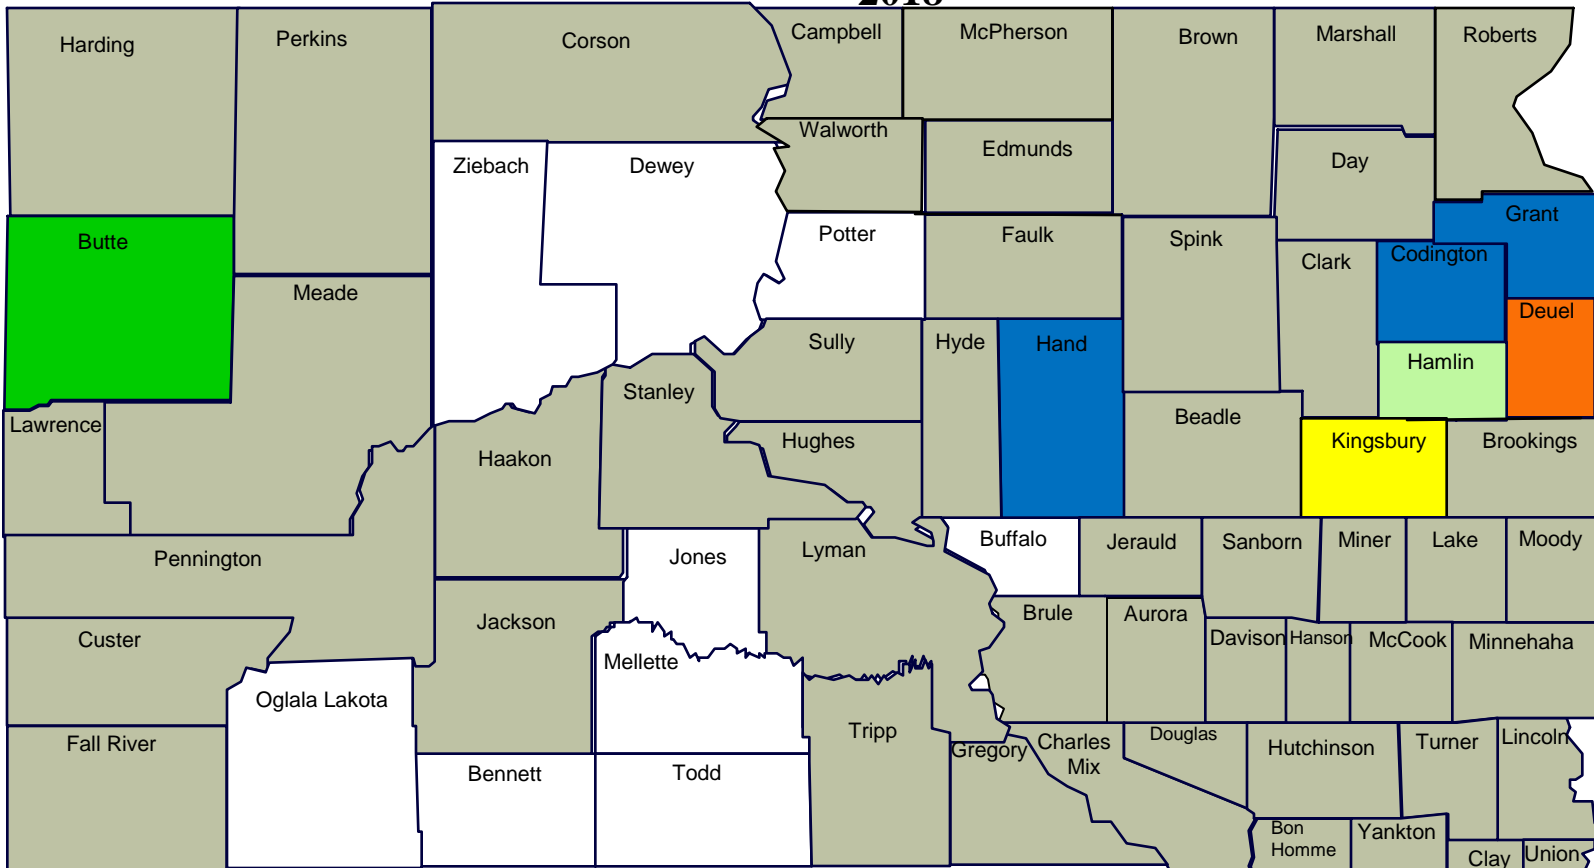

SOUTH DAKOTA

POISON HEMLOCK DISTRIBUTION

2018

FIGURES COMPILED BY SOUTH DAKOTA DEPARTMENT OF AGRICULTURE AS FURNISHED BY COUNTY WEED BOARDS