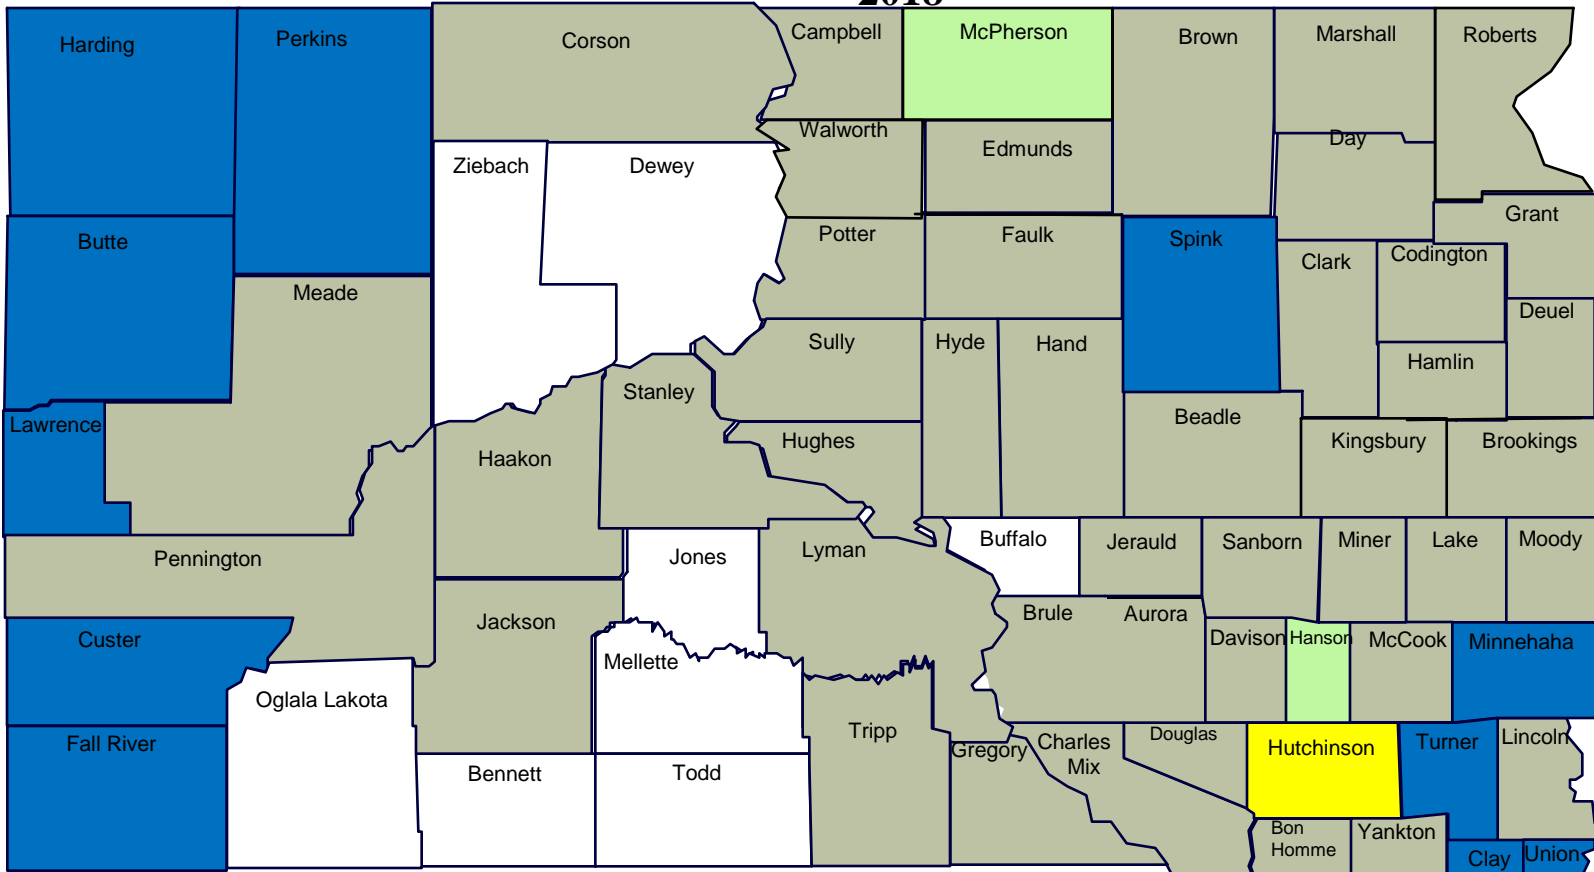

# SOUTH DAKOTA

## RUSSIAN KNAPEWEED DISTRIBUTION

2018

FIGURES COMPILED BY SOUTH DAKOTA DEPARTMENT OF AGRICULTURE AS FURNISHED BY COUNTY WEED BOARDS