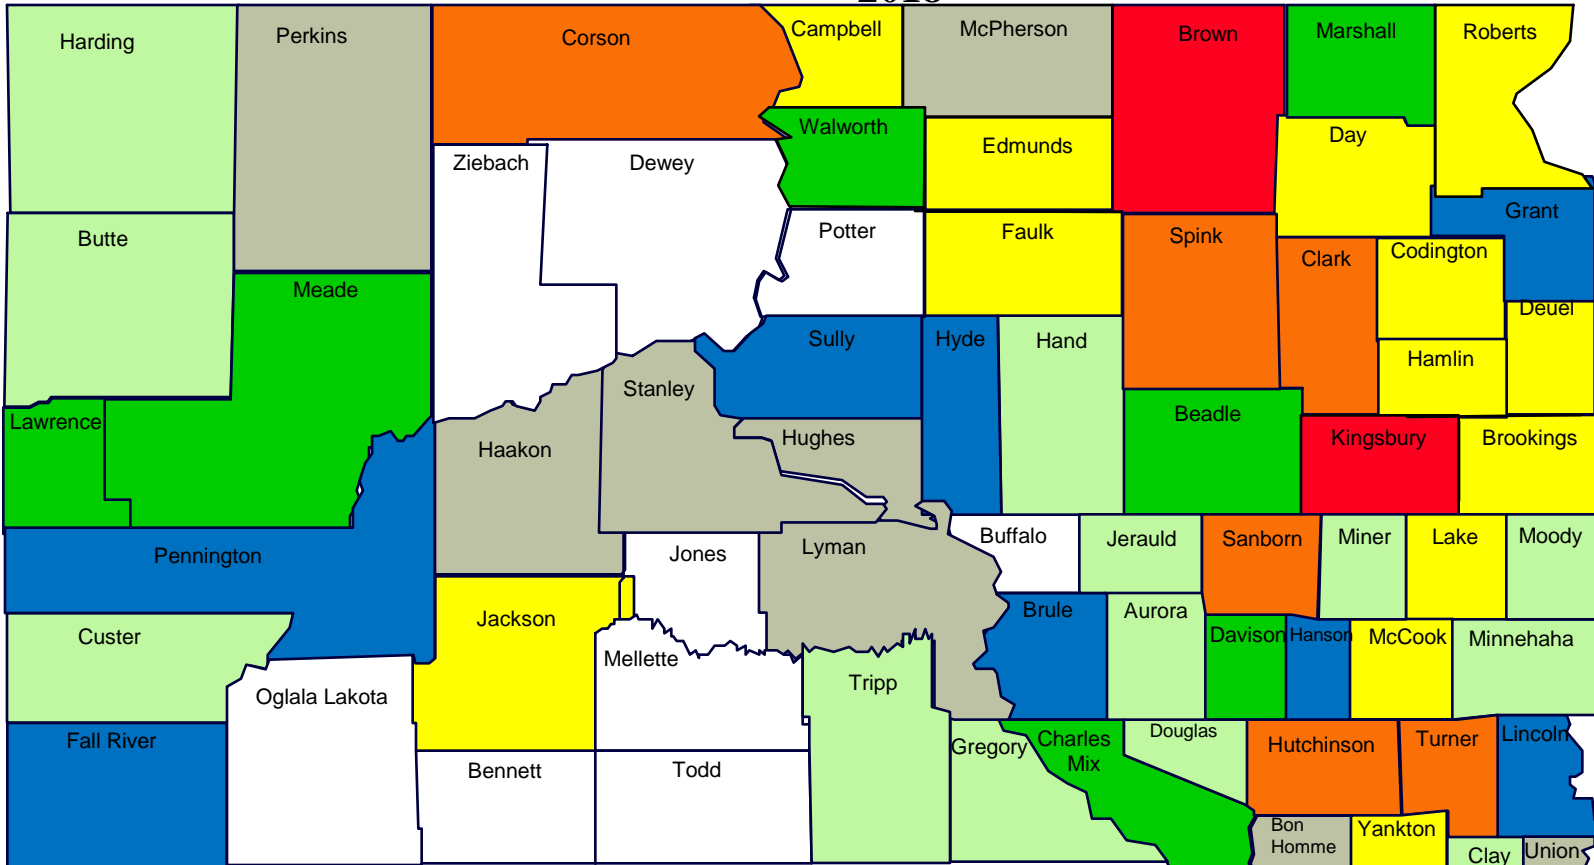

SOUTH DAKOTA

PERENNIAL SOWTHISTLE DISTRIBUTION

2018

FIGURES COMPILED BY SOUTH DAKOTA DEPARTMENT OF AGRICULTURE AS FURNISHED BY COUNTY WEED BOARDS