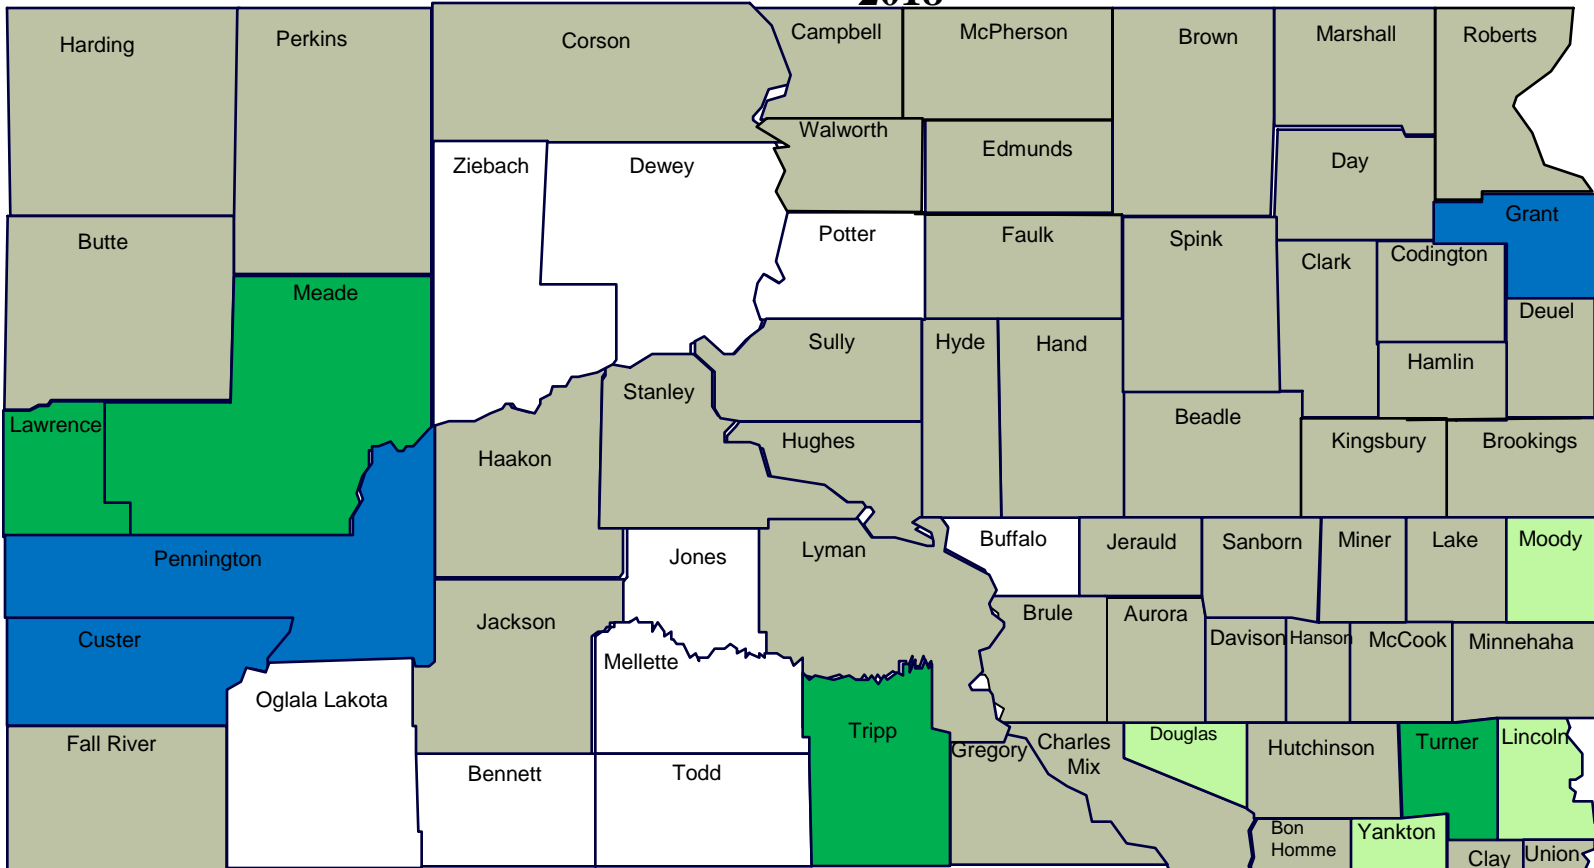

# SOUTH DAKOTA

## SPOTTED KNAPWEED DISTRIBUTION

2018

FIGURES COMPILED BY SOUTH DAKOTA DEPARTMENT OF AGRICULTURE AS FURNISHED BY COUNTY WEED BOARDS