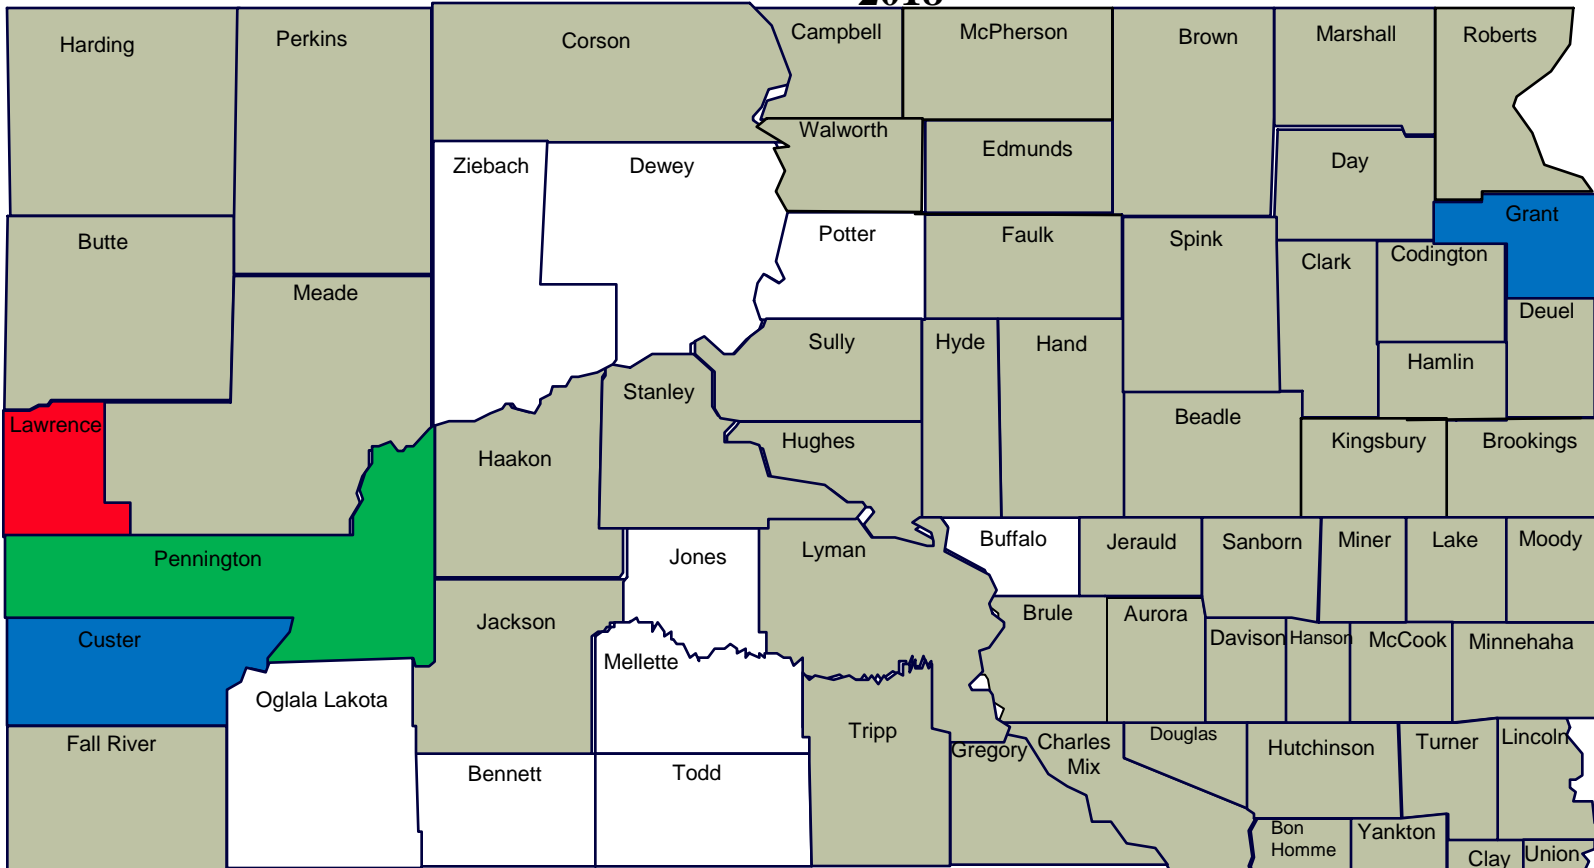

SOUTH DAKOTA

COMMON TANSY DISTRIBUTION

2018

FIGURES COMPILED BY SOUTH DAKOTA DEPARTMENT OF AGRICULTURE AS FURNISHED BY COUNTY WEED BOARDS