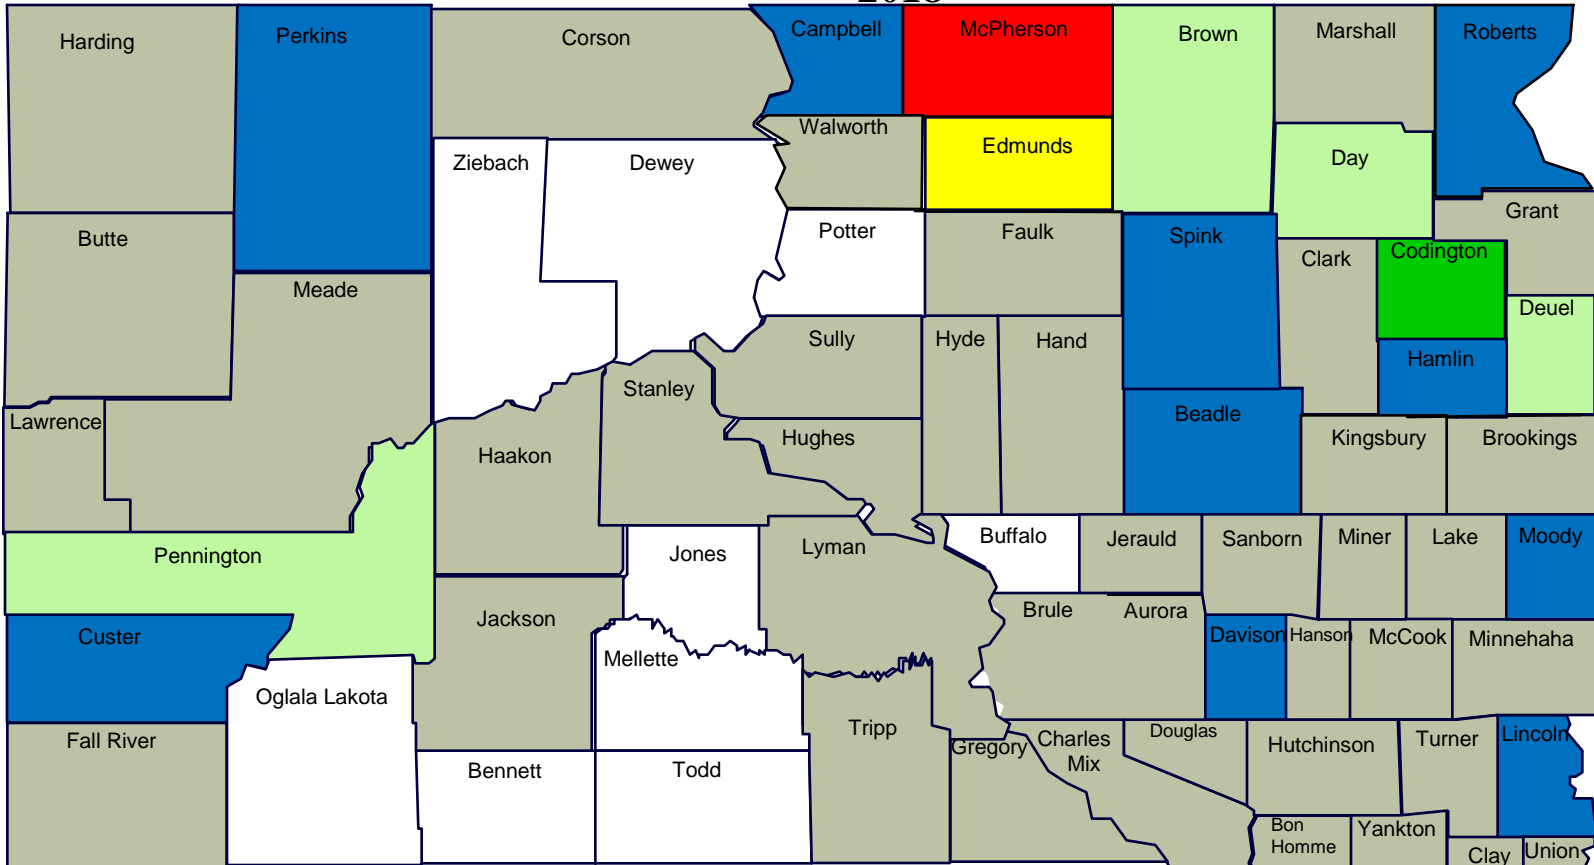

SOUTH DAKOTA

YELLOW TOADFLAX DISTRIBUTION

2018

FIGURES COMPILED BY SOUTH DAKOTA DEPARTMENT OF AGRICULTURE AS FURNISHED BY COUNTY WEED BOARDS