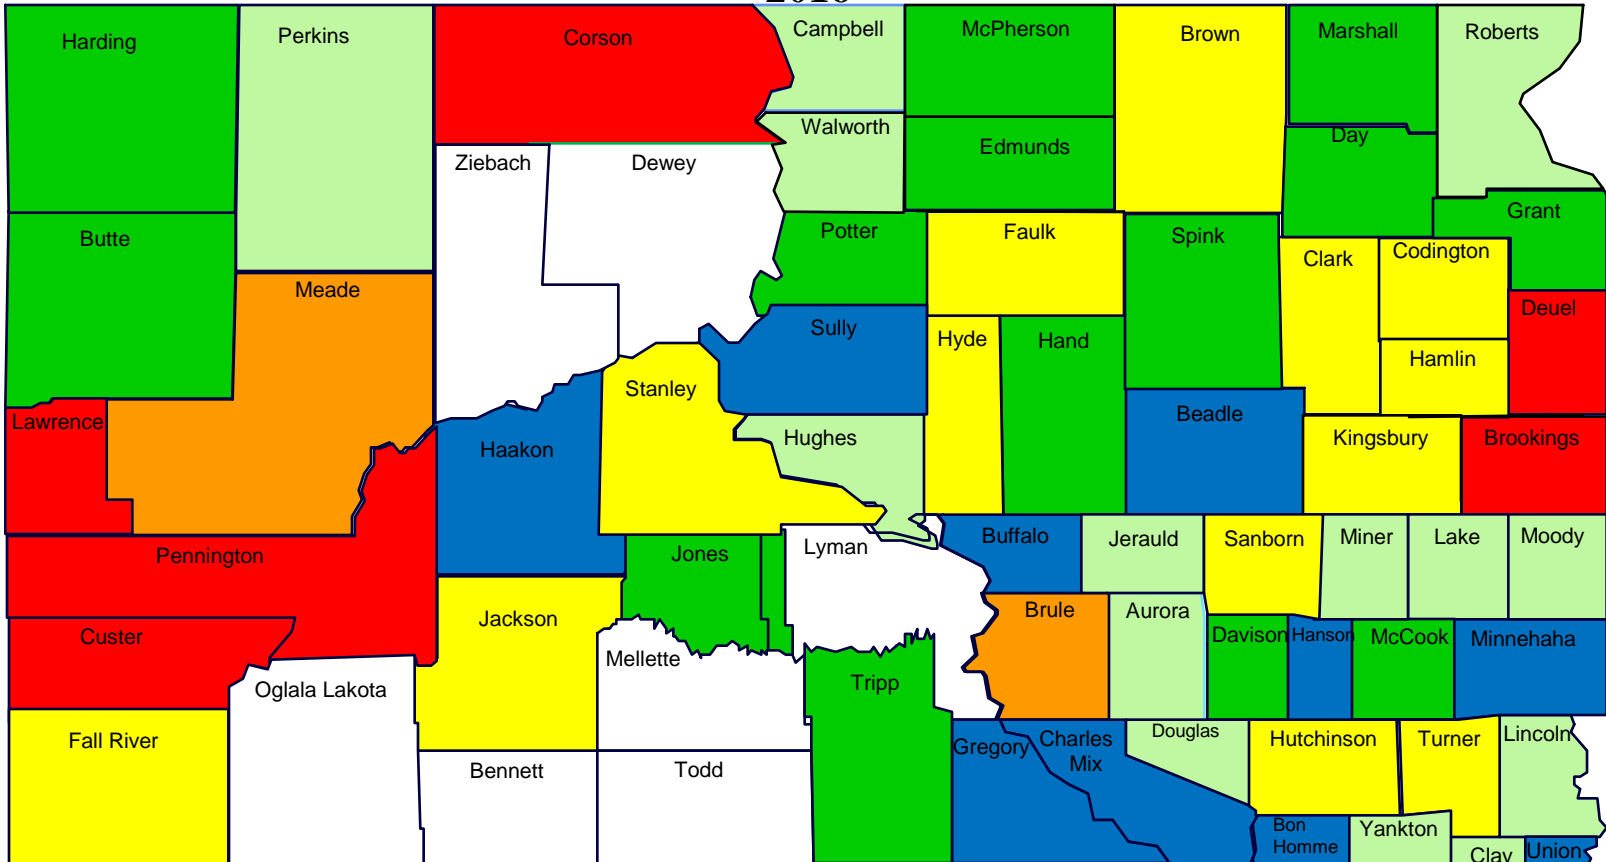

SOUTH DAKOTA

CANADA THISTLE DISTRIBUTION

2016

FIGURES COMPILED BY SOUTH DAKOTA DEPARTMENT OF AGRICULTURE AS FURNISHED BY COUNTY WEED BOARDS