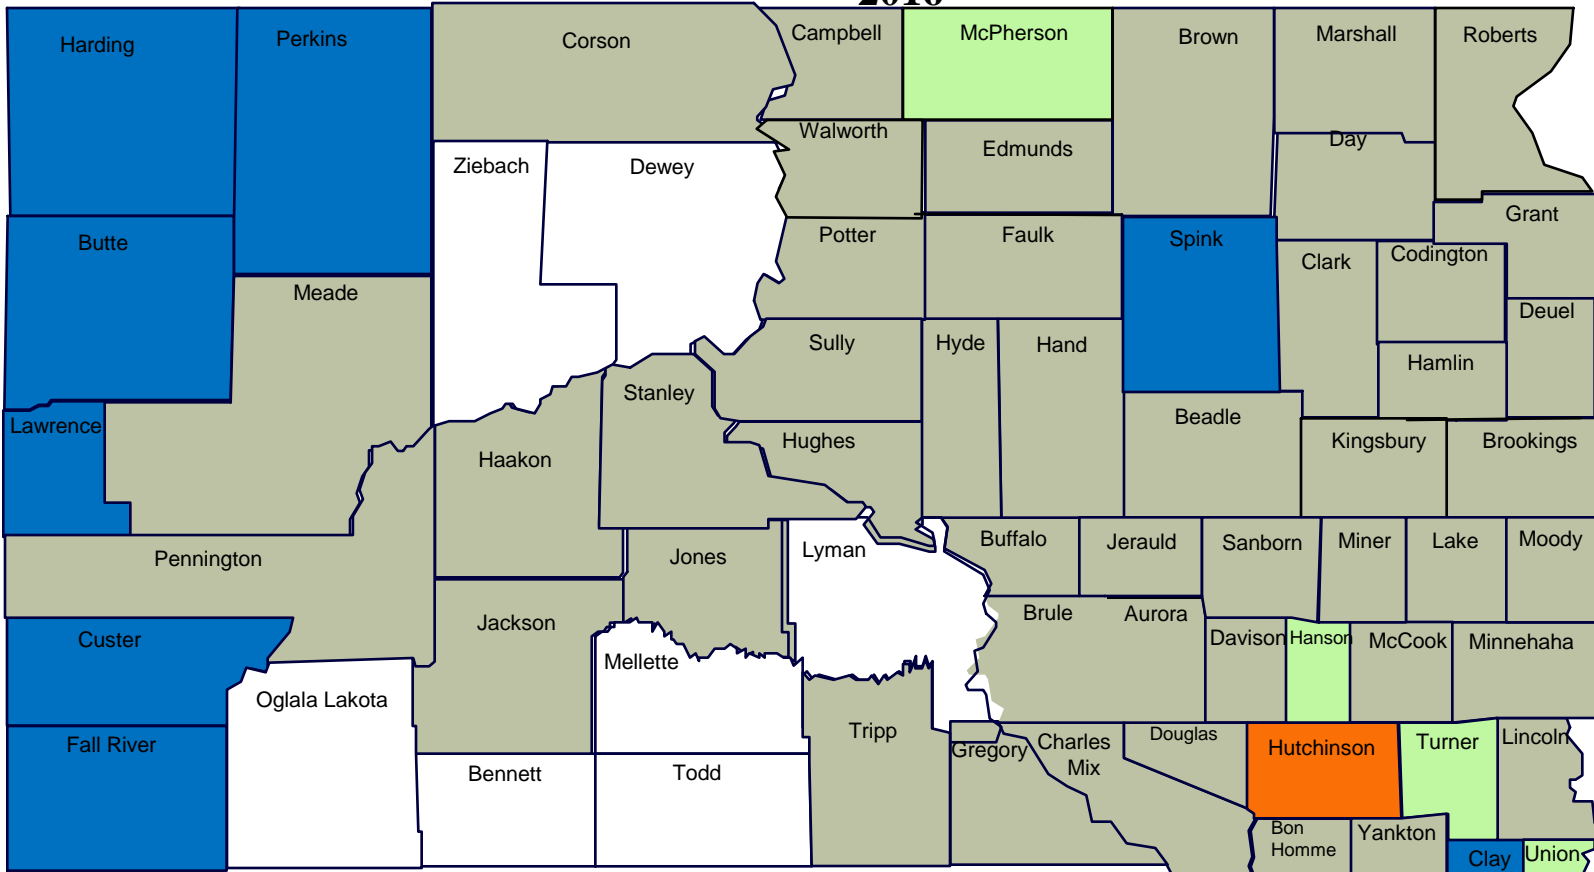

# SOUTH DAKOTA

## RUSSIAN KNAPEWEED DISTRIBUTION

2016

FIGURES COMPILED BY SOUTH DAKOTA DEPARTMENT OF AGRICULTURE AS FURNISHED BY COUNTY WEED BOARDS